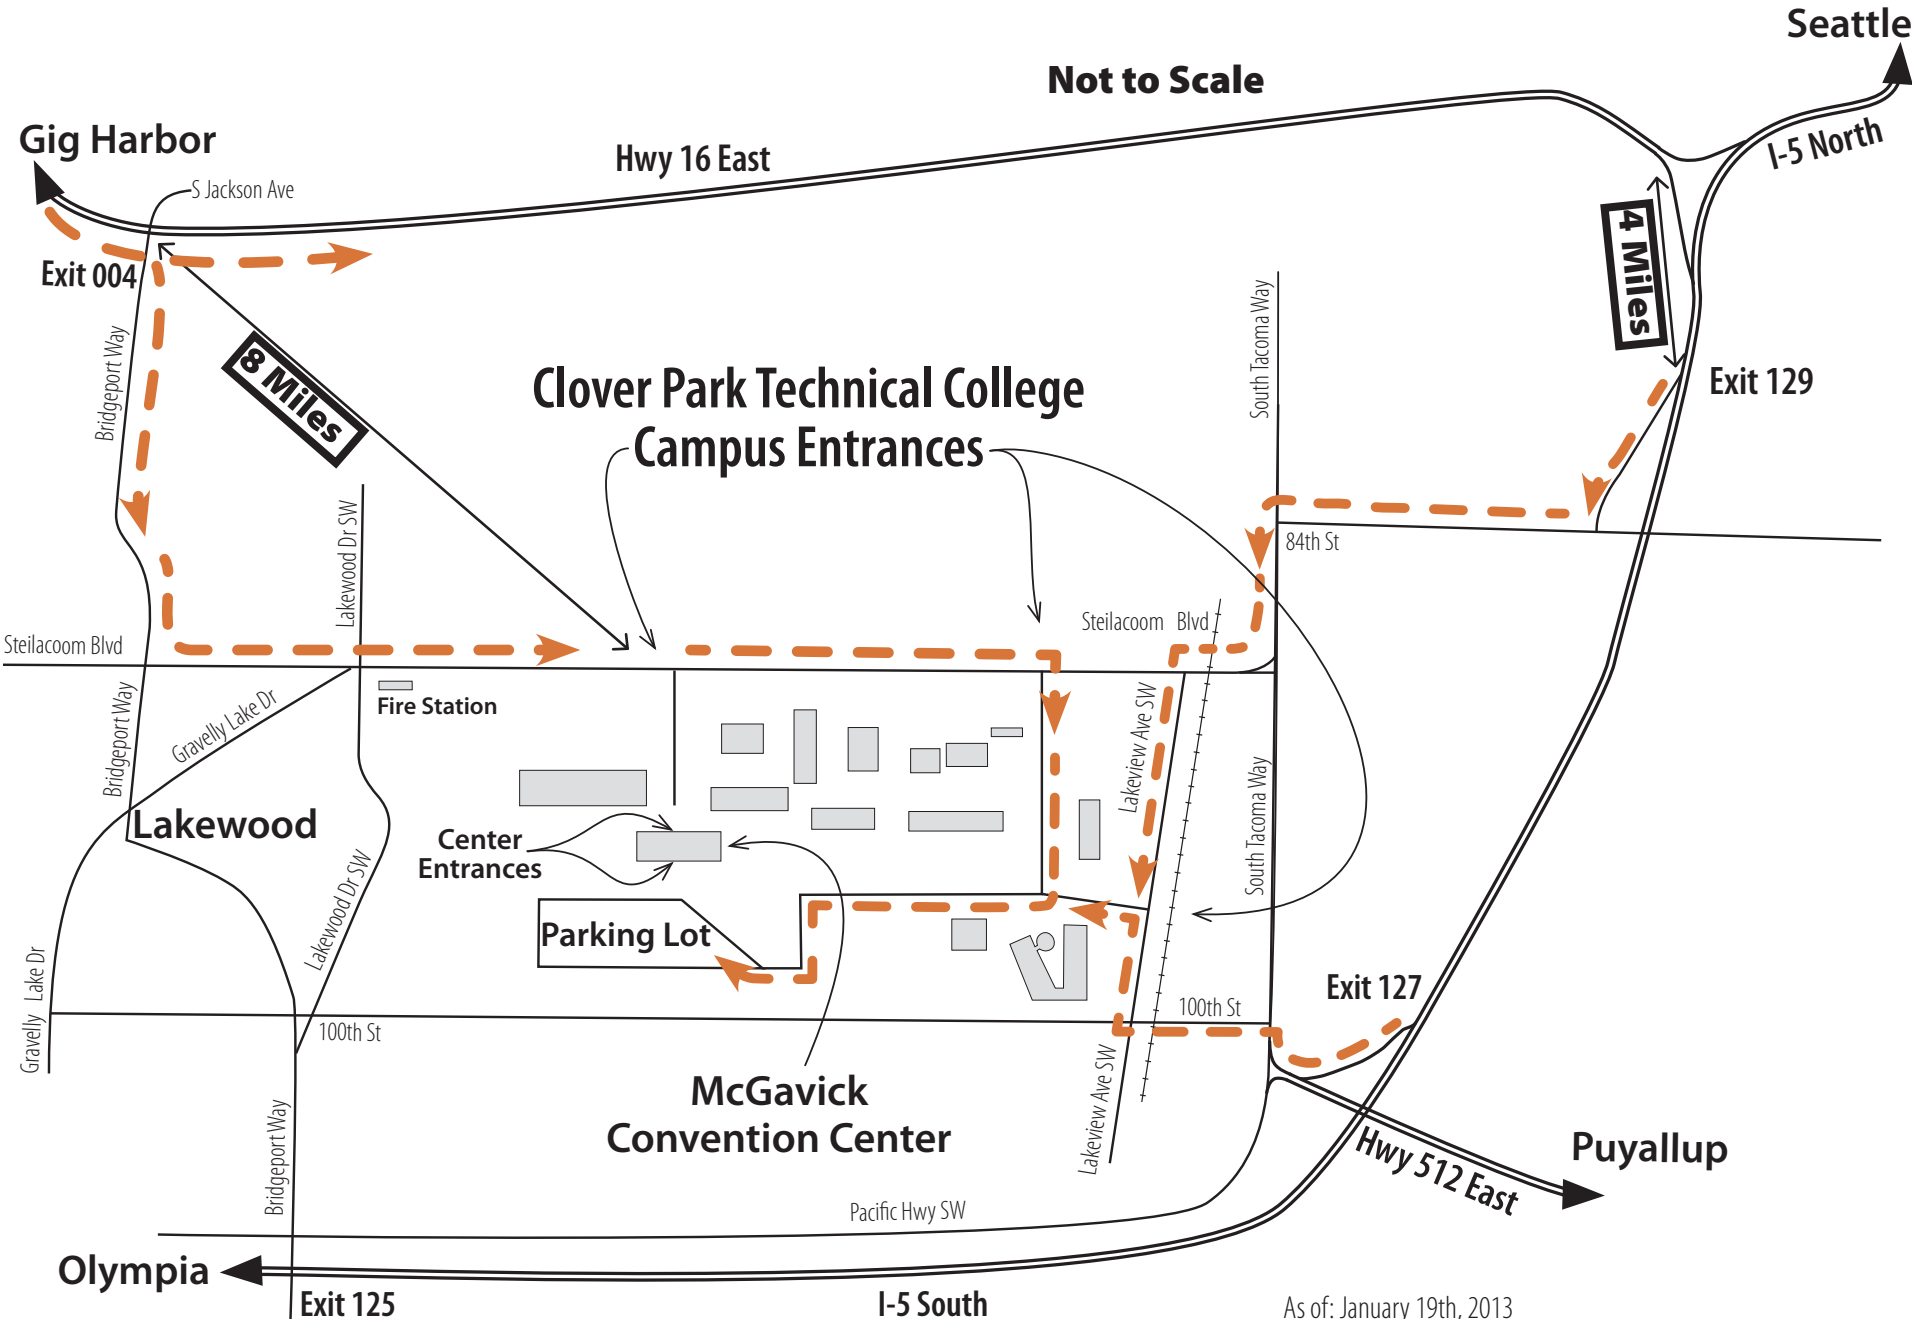

Not to Scale

Gig Harbor

Hwy 16 East

Seattle

I-5 North

Exit 004

4 Miles

Exit 129

Clover Park Technical College Campus Entrances

8 Miles

Steilacoom Blvd

South Tacoma Way

84th St

Steilacoom Blvd

Fire Station

Lakewood

Center Entrances

Parking Lot

McGavick
Convention Center

Exit 127

Lakeview Ave SW

South Tacoma Way

100th St

Hwy 512 East

Puyallup

Gravelly Lake Dr

100th St

Bridgeport Way

Pacific Hwy SW

Olympia

Exit 125

I-5 South